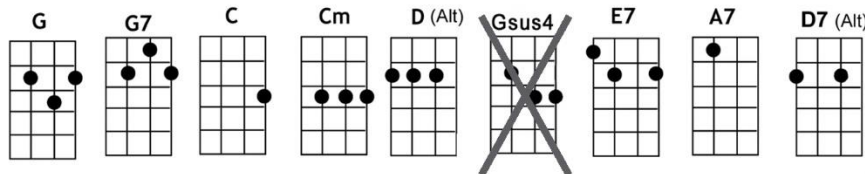

Tonight You Belong To Me - written by Billy Rose & Lee David
 performed by Patience & Prudence

NC = No Chords
 (G) = Single Strum

REVISED - July 7, 2017

Intro by Tom:

G↓↑↑↑↓ **G7**↓↑↑↑↓ **C**↓↑↑↑↓ **Cm**↓↑↑↑↓ **G**↓↑↑↑↓ **D**↓↑↑↑↓ **G**↓↑↑↑↓ **D**↓↑↑↑↓

(NC) I [G]know (I know)

You be[G7]long to [C]somebody [Cm]new,

But to[G]night you be[D]long to [G]me [G]

Al[G]though (although)

We're a[G7]part, you're [C]part of my [Cm]heart

But to[G]night you be[D]long to [G]me [G7]

Way [Cm]down, by the stream

How sweet it would seem,

Once [G]more just to [E7]dream in the [A7]moon...//...light [D7] NC

My honey

I [G]know (I know)

With the [G7]dawn that [C]you will be [Cm]gone

But to[G]night you be[D]long to [G]me [G7]

Way [Cm]down, by the stream

How sweet it would seem,

Once [G]more just to [E7]dream in the [A7]moon...//...light [D7] NC

My honey

I [G]know (I know)

With the [G7]dawn that [C]you will be [Cm]gone

But to[G]night you be[D]long to **(G)**me **(NC)**