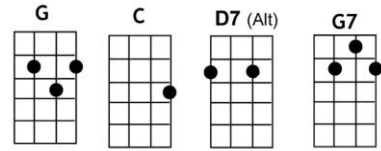

THIS TRAIN

(Traditional; by Woody Guthrie, Mumford & Sons, Peter Paul & Mary)

Village Ukulele People
www.VillageUkulelePeople.com

Tempo = Peppy!

INTRO: GROUP WHISTLE BLOW...while others strum G chord
When whistles stop, strum G //// (4x) ...then start singing

CHORUS:

G D7
 This train is bound for glory, this train. This Train is bound for glory, this train.
 G G7 C
 This train is bound for glory, None gonna ride it but the righteous and the holy.
 G D7 G
 This train is bound for glory, this train.

Verse 1:

G D7
 This train don't carry no gamblers, this train; This train don't carry no gamblers, this train;
 G G7 C
 This train don't carry no gamblers, No High Flyers, no midnight ramblers
 G D7 G
 This train don't carry no gamblers, this train

INSTRUMENTAL – DOUG

Verse 2:

G D7
 This train don't carry no liars, this train, This train don't carry no liars, this train,
 G G7 C
 This train don't carry no liars - no hypocrites, and no back-biters;
 G D7 G
 This train don't carry no liars, this train.