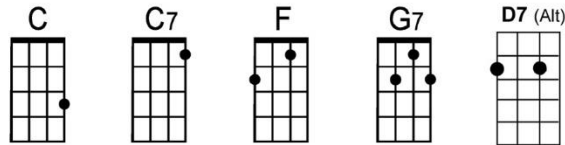

4/4  
Tempo = Peppy

## VERSE 1:

C C7 F C  
Sugar in the mornin', sugar in the evenin', sugar at supper time.

G7 C F C  
Be my little sugar and love me all the time.

C C7 F C  
Honey in the mornin', honey in the evenin', honey at supper time.

G7 C F C  
Be my little honey and love me all the time.

G7 C G7 C  
*Put your arms a-round me and swear by the stars a-bove*

G7 C D7 G7  
*You'll be mine for-ever in a heaven of love.*

C C7 F C  
Sugar in the mornin', sugar in the evenin', sugar at supper time.

/ D7 / / G7 / /  
*We'll live in a heaven of love.*

C C7 F C  
Sugar in the mornin', sugar in the evenin', sugar at supper time.

G7 C F C F C  
Be my little sugar and love me all the time. .. And love me all the time,  
F C