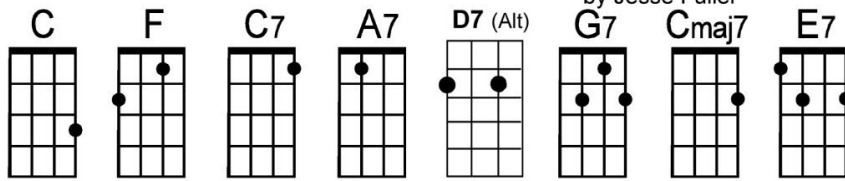

# San Francisco Bay Blues

REVISED Dec. 16, 2017

www.VillageUkulelePeople.com

by Jesse Fuller

( chord ) = one strum only

Suggested Strum: D DU DU DU

**Intro:** . | C . . . | F . . . | C . . . | C7 . . . | F . . . | . . . . | C . . . | C7 . . . |  
 F . . . | . . . . | C . C> Cmaj7> C7> | A7 . . . | D7 . . . | . . . . | G7 . .

**Verse 1** I got the blues from my baby, left me by the San Fran-cisco-o Bay——  
 The o-cean lin-er's gone so far a--way——

I didn't mean to treat her so bad, she was the best girl I e-ver had  
 Said good-bye, she like to make me cry, wanna lay down and die

I haven't got a nickel and I ain't got a lou-sy dime——

She don't come back, I think I'm gonna lose my mind——

If she ever comes back to stay it's gonna be a-nother brand new day——ay——

Walkin' with my baby down by the San Fran-cisco-o Bay——

**Harmonica /kazoo instrumental:** THROUGH ONE VERSE

**Verse 2** C . F . | C . . . | . . . . F . | C . . . |  
 Sittin down looking from my backdoor, wonderin' which way to go——

Wo-man I'm so crazy a--bout she don't love me no more——