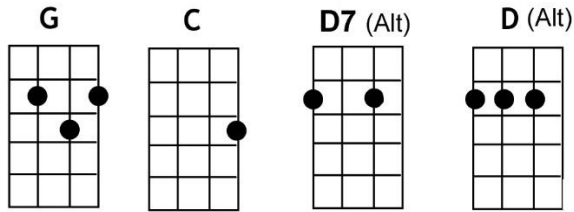

# RING OF FIRE (Merle Kilgore, June Carter)

REVISED Aug. 13, 2017

Village Ukulele People  
www.VillageUkulelePeople.com

Intro (TOM): G C G G D7 G X2

Possible Strum Pattern 2X: G↓↑↓↑↓↑ C↓↑ G↓↑↓↑↓↑ G↓↑↓↑↓↑ D7↓↑ G↓↑↓↑↓↑

Verse 1:

[G] Love. . . is a [C] burning [G] thing

[G] And it makes. . . a [D7] fiery [G] ring

[G] Bound. . . by [C] wild [G] desire

[G] I fell in. . . to a [D7] ring of [G] fire

### Chorus:

[D] I fell in, to a [C] burning ring of [G] fire

I went [D] down, down, down

And the [C] flames went [G] higher

And it [G] burns, burns, burns

The [C] ring of [G] fire

The [D7] ring of [G] fire

Strum Pattern 2X: G↓↑↓↑↓↑ C↓↑ G↓↑↓↑↓↑ G↓↑↓↑↓↑ D7↓↑ G↓↑↓↑↓↑

Verse 2:

[G] The taste. . . of [C] love is [G] sweet

[G] When hearts. . . like [D7] ours [G] meet

[G] I fell for you. . . [C] like a [G] child

[G] Oh. . . but the [D7] fire went [G] wild