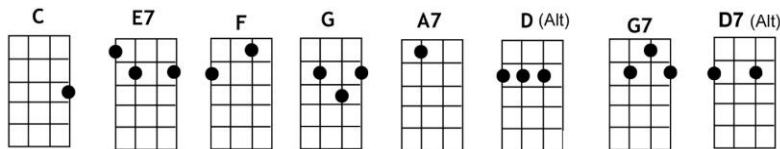

# (Now and Then There's) A Fool Such As I by Elvis Presley

Written by Bill Trader Village Ukulele People [www.VillageUkulelePeople.com](http://www.VillageUkulelePeople.com)

**INTRO:** C //// E7 //// F //// C ////

C G C F C

*Now and then there's a fool such as I*

**VERSE:**

G C E7 F C

Pardon me, if I'm sentimental - when we say goodbye

A7 D G

Don't be angry with me should I cry

C E7 F C

When you're gone, yet I'll dream a little - dream as years go by

G C F C

Now and then there's a fool such as I

**CHORUS:**

C7 F C  
Now and then there's a fool such as I am over you

G D G G7

You taught me how to love and now - you say that we are through

C E7 F C

I'm a fool, but I'll love you dear until the day I die

G C F C

Now and then there's a fool such as I

**INSTRUMENTAL SOLO – Over first 3 lines of Verse only**

C G C F C

*Now and then there's a fool such as I*