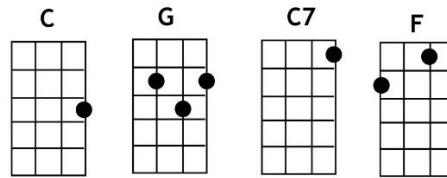

Never Ending Song of Love

Bonnie and Delaney

CHORUS :

C
G
 I've got a never ending love for you
C
 From now on that's all I wanna do
G
 From the first time we met I knew
C
C7 (second time)
 I'd have a never ending love for you

REPEAT CHORUS

Verse:

F
 After all this time of being alone
C
F //// ////
 We can love one another, live for each other from now on
G
 Feels so good, I can hardly stand it

CHORUS

REPEAT VERSE

C
G
 I've got a never ending love for you
C
 From now on that's all I wanna do
G
 From the first time we met I knew
C
 I'd have a never ending song of love for you
G
C
 I'd have a never ending song of love for you