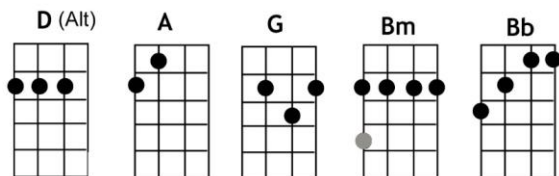

### INTRO: Strum [D]

[D] We've been [A] through some [G] things to-[D]gether,  
[Bm] With trunks of [G] memories [A] still to come [A]  
[D] We found [A] things to do in [G] stormy [D] weather.  
[Bm] Long [A] may you [D] run [D]

### CHORUS:

[D] Long may you [A] run, [G] long may [D] you run  
[Bm] Although these [G] changes have [A] come [A]  
[D] With your chrome heart [A] shinin' [G] in the [D] sun,  
[Bm] long [A] may you [D] run [D]

[G]//// [Bb]//// [D]//// [D]////

[D] Well it was back in Blind [A] River in [G] nineteen [D] sixty two  
[Bm] When I last [G] saw you a-[A]live [A]  
[D] But we missed that [A] shift on the [G] long de-[D]cline.  
[Bm] Long [A] may you [D] run [D]

### INSTRUMENTAL (Over Chorus)

[D] Maybe the [A] Beach Boys have [G] got you [D] now  
[Bm] With those [G] waves singin' [A] Caroline (*"Caroline No" in background*) [A]  
[D] Rollin' [A] down that [G] empty [D] ocean road,  
[Bm] Get into the [A] surf on [D] time [D]