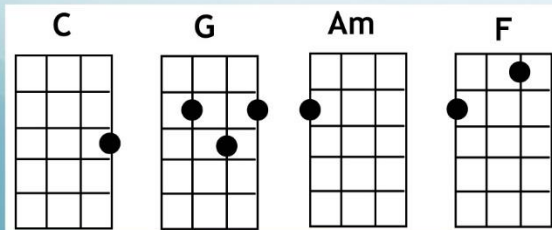

# LET IT BE (The Beatles)

4/4/ time , accent on the 1 beat

**Intro:** C G Am F  
C G F // C

## Verse

C G  
When I find myself in times of trouble  
Am F  
Mother Mary comes to me  
C G  
Speaking words of wisdom,  
F // C  
Let it be  
C G  
And in my hour of darkness  
Am F  
She is standing right in front of me  
C G  
Speaking words of wisdom,  
F // C  
Let it be

## Chorus

Am G F C

Let it be, Let it be, Let it be, Let it be  
G F // C  
Speaking words of wisdom, let it be

C G  
And when the broken hearted people  
Am F  
Living in the world agree  
C G  
There will be an answer  
F // C  
Let it be

## Verse

C G  
And when the night is cloudy,  
Am F  
There is still a light that shines on me  
C G  
Shine until tomorrow  
F // C  
Let it be

C G  
I wake up to the sound of music  
Am F  
Mother Mary comes to me  
C G  
Speaking words of wisdom  
F // C  
Let it be