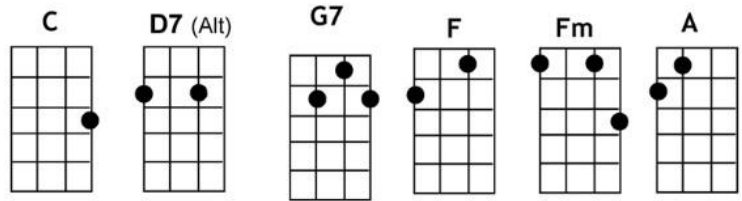

It's Party Time

Tommy Anderson, uke version 16Oct2015

Verse 1:

C See how them cats a' playing
D7 Dig that crazy jive
G7 They got all the girls a dancing
C It's party time tonight

Verse 2:

C See how the moon's a shining
D7 In the dark blue sky,
G7 Sunrise won't be here for hours, It's
C It's party time tonight

Chorus:

F The moon shines bright, and
Fm The mood is right, and
C It's you and **A** me, and
D7 Our parents are fast a-**G7** sleep, so

Verse 3:

C Let's dance real close, baby
D7 And Hold me tight,
G7 Whisper in my ear, baby,
C It's party time tonight.

Instrumental:

(Ron) lead over 2 verses, chorus, another verse

Chorus:

F The moon shines bright, and
Fm The mood is right, and
C It's you and **A** me, and
D7 Our parents are fast a-**G7** sleep, so

Verse 3:

C Let's dance real close, baby
D7 And Hold me tight,
G7 Whisper in my ear, baby,
C It's party time tonight.