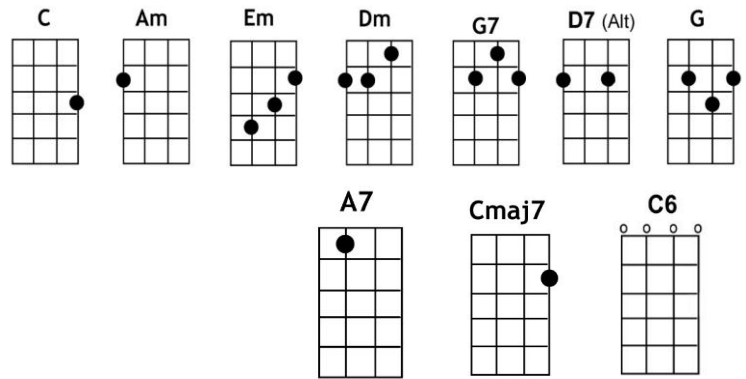

**INTRO: Dm G7 C**

**C** **Am**  
I don't know why I love you like I do

**Em** **Dm G7**  
I don't know why, I just do

**G7** **Dm**  
I don't know why you thrill me like you do

**G7** **C**  
I don't know why but you do

**C** **Am** **D7** **G7**  
You never seem to want my roman-cin'

**C** **Am** **(Dm)** **(G)**  
And the only time ya hold me is when we're dancin'

**C** **A7**  
I don't know why I love you like I do

**Dm** **G7** **C / / / /**  
I don't know why I just do

( chord ) = **Strum once only**

**INSTRUMENTAL (of whole song)**

**C** **Am**  
I don't know why I love you like I do

**Em** **Dm G7**  
I don't know why, I just do

**G7** **Dm**  
I don't know why you thrill me like you do

**G7** **C**  
I don't know why but you do

**C** **Am** **D7** **G7**  
You never seem to want my roman-cin'

**C** **Am** **(Dm)** **(G)**  
And the only time ya hold me is when we're dancin'

**C** **A7**  
I don't know why I love you like I do