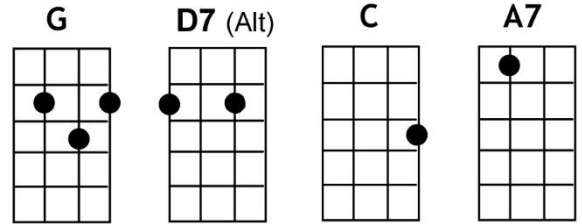

I'm Gonna Be A Wheel Someday - Fats Domino

G
I'm gonna be a wheel someday I'm gonna be somebody

D7 **G**
I'm gonna be a real gone cat Then I won't want you

G
Everything gonna go my way And I won't need nobody

D7 **G**
I'm gonna be a real gone cat Then I won't want you

C **G**
You gonna cry-i-i-i-i You gonna cry-i-i-i-i

A7 **D7**
You be wonderin' why I don't look at you When I go strollin' by

G
I'm gonna be a wheel someday I'm gonna be somebody

D7 **G**
I'm gonna be a real gone cat Then I won't want you

Second time through - INSTRUMENTAL BREAK

Third time through repeat above vocals