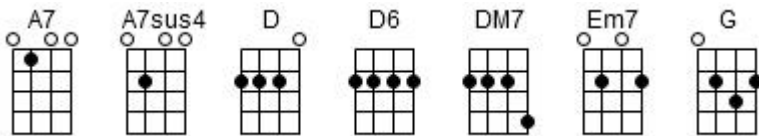

## Harvest Moon – Neil Young

INTRO: (D) (D6) [Dmaj7] / / / / / (D) (D6) [Dmaj7] / / / / /

[Em7] Come a little bit closer, hear what I have to [D] say

(D) (D6) [Dmaj7] / / / / / (D) (D6) [Dmaj7] / / / / /

[Em7] Just like children sleepin' we could dream this night a-[D]-way

(D) (D6) [Dmaj7] / / / / / (D) (D6) [Dmaj7] / / / / /

[G] But there's a full moon rising, let's go dancing in the [D] light

(D) (D6) [Dmaj7] / / / / / (D) (D6) [Dmaj7] / / / / /

[G] We know where the music's playing, let's go out and feel the [D] night

(D) (D6) [Dmaj7] / / / / / (D) (D6) [Dmaj7] / / / / /

[A7sus4] Because I'm still in love with [A7] you, I wanna see you dance a-[A7sus4]-gain,  
Because I'm still in love with [A7] you, on this harvest [D] moon

(D) (D6) [Dmaj7] / / / / / (D) (D6) [Dmaj7] / / / / /

INSTRUMENTAL : ????

[A7sus4] Because I'm still in love with [A7] you, I wanna see you dance a-[A7sus4]-gain  
Because I'm still in love with [A7] you, on this harvest [D] moon