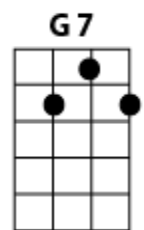

Folsom Prison Blues written/recorded by Johnny Cash*(Train Whistle)***INTRO:** C 1-2-3-4 C 1-2-3-4 C 1-2-3-4 C 1-2-3-4**C****I hear the train a coming it's rolling round the bend****C7****And I ain't seen the sunshine since I don't know when****F****C****I'm stuck at Folsom Prison and time keeps dragging on****G7****C****But that train keeps rolling on down to San Antone****C7****When I was just a baby my mama told me Son****C7****Always be a good boy don't ever play with guns****F****C****But I shot a man in Reno just to watch him cry****G7****C****When I hear that whistle blowing I hang my head and sigh****INSTRUMENTAL - Doug****I bet there's rich folks eating in a fancy dining car****C7****They're probably drinking coffee and smoking big cigars****F****C****Well, I know I had it coming I know I can't be free****G7****C****But those people keep a moving and that's what tortures me****Well if they freed me from this prison, if that railroad train was mine****C7****I bet I'd move on over a little farther down the line****F****C****Far from Folsom Prison that's where I want to stay****G7****C****And I'd let that lonesome whistle blow my blues away****G7****C***(Train Whistle)***And I'd let that lonesome whistle blow my blues away** C 1-2-3-4 C 1-2-3-4 **(C)**