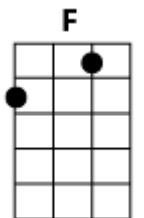

Folsom Prison Blues written/recorded by Johnny Cash*(Train Whistle)***INTRO:** C 1-2-3-4 C 1-2-3-4 C 1-2-3-4 C 1-2-3-4**C****I hear the train a coming it's rolling round the bend****C7****And I ain't seen the sunshine since I don't know when****F****C****I'm stuck at Folsom Prison and time keeps dragging on****G7****C****But that train keeps rolling on down to San Antone****C7****When I was just a baby my mama told me Son****C7****Always be a good boy don't ever play with guns****F****C****But I shot a man in Reno just to watch him cry****G7****C****When I hear that whistle blowing I hang my head and sigh****INSTRUMENTAL - Doug****I bet there's rich folks eating in a fancy dining car****C7****They're probably drinking coffee and smoking big cigars****F****C****Well, I know I had it coming I know I can't be free****G7****C****But those people keep a moving and that's what tortures me****Well if they freed me from this prison, if that railroad train was mine****C7****I bet I'd move on over a little farther down the line****F****C****Far from Folsom Prison that's where I want to stay****G7****C****And I'd let that lonesome whistle blow my blues away****G7****C***(Train Whistle)***And I'd let that lonesome whistle blow my blues away** C 1-2-3-4 C 1-2-3-4 **(C)**