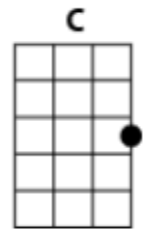

Folsom Prison Blues written/recorded by Johnny Cash*(Train Whistle)***INTRO:** C 1-2-3-4 C 1-2-3-4 C 1-2-3-4 C 1-2-3-4**C****I hear the train a coming it's rolling round the bend****C7****And I ain't seen the sunshine since I don't know when****F****C****I'm stuck at Folsom Prison and time keeps dragging on****G7****C****But that train keeps rolling on down to San Antone****C7****When I was just a baby my mama told me Son****C7****Always be a good boy don't ever play with guns****F****C****But I shot a man in Reno just to watch him cry****G7****C****When I hear that whistle blowing I hang my head and sigh****INSTRUMENTAL - Doug****I bet there's rich folks eating in a fancy dining car****C7****They're probably drinking coffee and smoking big cigars****F****C****Well, I know I had it coming I know I can't be free****G7****C****But those people keep a moving and that's what tortures me****Well if they freed me from this prison, if that railroad train was mine****C7****I bet I'd move on over a little farther down the line****F****C****Far from Folsom Prison that's where I want to stay****G7****C****And I'd let that lonesome whistle blow my blues away****G7****C***(Train Whistle)***And I'd let that lonesome whistle blow my blues away** C 1-2-3-4 C 1-2-3-4 **(C)**