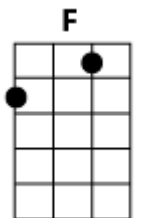

Folsom Prison Blues written/recorded by Johnny Cash*(Train Whistle)***INTRO:** C 1-2-3-4 C 1-2-3-4 C 1-2-3-4 C 1-2-3-4 C 1-2-3-4 C 1-2-3-4**C****I hear the train a coming it's rolling round the bend****C7****And I ain't seen the sunshine since I don't know when****F****C****I'm stuck at Folsom Prison and time keeps dragging on****G7****C****But that train keeps rolling on down to San Antone****C7****When I was just a baby my mama told me Son****C7****Always be a good boy don't ever play with guns****F****C****But I shot a man in Reno just to watch him cry****G7****C****When I hear that whistle blowing I hang my head and sigh****INSTRUMENTAL - Doug****I bet there's rich folks eating in a fancy dining car****C7****They're probably drinking coffee and smoking big cigars****F****C****Well, I know I had it coming I know I can't be free****G7****C****But those people keep a moving and that's what tortures me****Well if they freed me from this prison, if that railroad train was mine****C7****I bet I'd move on over a little farther down the line****F****C****Far from Folsom Prison that's where I want to stay****G7****C****And I'd let that lonesome whistle blow my blues away****G7****C***(Train Whistle)***And I'd let that lonesome whistle blow my blues away** C 1-2-3-4 C 1-2-3-4 **(C)**