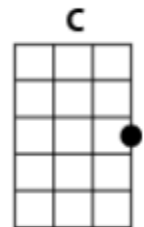

Folsom Prison Blues written/recorded by Johnny Cash*(Train Whistle)***INTRO:** C 1-2-3-4 C 1-2-3-4 C 1-2-3-4 C 1-2-3-4 C 1-2-3-4 C 1-2-3-4**C****I hear the train a coming it's rolling round the bend****C7****And I ain't seen the sunshine since I don't know when****F****C****I'm stuck at Folsom Prison and time keeps dragging on****G7****C****But that train keeps rolling on down to San Antone****C7****When I was just a baby my mama told me Son****C7****Always be a good boy don't ever play with guns****F****C****But I shot a man in Reno just to watch him cry****G7****C****When I hear that whistle blowing I hang my head and sigh****INSTRUMENTAL - Doug****I bet there's rich folks eating in a fancy dining car****C7****They're probably drinking coffee and smoking big cigars****F****C****Well, I know I had it coming I know I can't be free****G7****C****But those people keep a moving and that's what tortures me****Well if they freed me from this prison, if that railroad train was mine****C7****I bet I'd move on over a little farther down the line****F****C****Far from Folsom Prison that's where I want to stay****G7****C****And I'd let that lonesome whistle blow my blues away****G7****C***(Train Whistle)***And I'd let that lonesome whistle blow my blues away** C 1-2-3-4 C 1-2-3-4 **(C)**