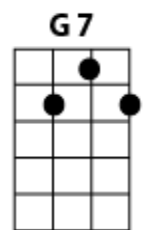

Folsom Prison Blues written/recorded by Johnny Cash*(Train Whistle)***INTRO:** C 1-2-3-4 C 1-2-3-4 C 1-2-3-4 C 1-2-3-4 C 1-2-3-4 C 1-2-3-4**C****I hear the train a coming it's rolling round the bend****C7****And I ain't seen the sunshine since I don't know when****F****C****I'm stuck at Folsom Prison and time keeps dragging on****G7****C****But that train keeps rolling on down to San Antone****C7****When I was just a baby my mama told me Son****C7****Always be a good boy don't ever play with guns****F****C****But I shot a man in Reno just to watch him cry****G7****C****When I hear that whistle blowing I hang my head and sigh****INSTRUMENTAL - Doug****I bet there's rich folks eating in a fancy dining car****C7****They're probably drinking coffee and smoking big cigars****F****C****Well, I know I had it coming I know I can't be free****G7****C****But those people keep a moving and that's what tortures me****Well if they freed me from this prison, if that railroad train was mine****C7****I bet I'd move on over a little farther down the line****F****C****Far from Folsom Prison that's where I want to stay****G7****C****And I'd let that lonesome whistle blow my blues away****G7****C***(Train Whistle)***And I'd let that lonesome whistle blow my blues away** C 1-2-3-4 C 1-2-3-4 **(C)**