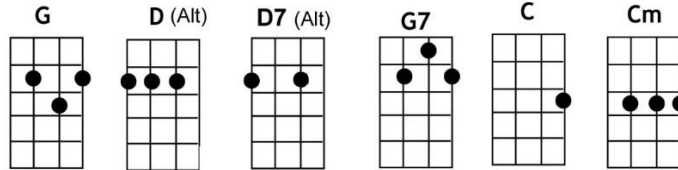

Don't Fence Me In

written by Cole Porter and lyrics by Robert Fletcher

REVISED May 20, 2017

Village Ukulele People

www.VillageUkulelePeople.com

INTRO: G // // // (D)

N/C G
Oh, give me land, lots of land under starry skies above

G C D
Don't fence me in
D

Let me ride through the wide-open country that I love

D7 G
Don't fence me in

G G7
Oh let me be by myself in the evening breeze

C Cm
Listen to the murmur of the cottonwood trees

G G7 C Cm
Send me off forever, but I ask you, please

G D7 G
Don't fence me in

G C
Just let me loose

Let me straddle my old saddle underneath the western skies

G C
On my ca-yuse

Let me wonder over yonder till I see the mountains rise

N/C G G7
I want to ride to the ridge where the West com-mences

C Cm
Gaze at the moon until I lose my senses

G G7 C Cm
Can't look at hobbles and I can't stand fences

G D7 G G D7 G (Cm) (G)
Don't fence me in // Don't fence me in