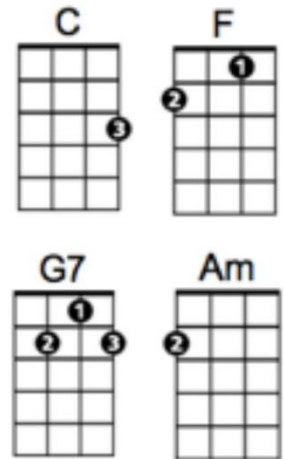

# BROWN-EYED GIRL - Van Morrison

Beginner Ukulele Lesson #6: BROWN EYED GIRL by Van Morrison  
Beginner Uke arrangement by Cynthia Lin, <http://cynthialin.com/ukulele>  
Tutorial video at <https://www.youtube.com/watch?v=zNDYh3591II>  
one island strum per chord: d - l d u l - u l d u

REVISED - Feb. 3, 2018  
Village Ukulele People  
[www.VillageUkulelePeople.com](http://www.VillageUkulelePeople.com)

INTRO: **C F C G7**

We all strum intro chords (X2) while singing 'Sha-la-la'

VERSE:

<b>C</b>	<b>F</b>	<b>C</b>	<b>G7</b>
Hey, where did we go		days when the rain came	
<b>C</b>	<b>F</b>	<b>C</b>	<b>G7</b>
Down in the hollow		playing a new game	
<b>C</b>	<b>F</b>	<b>C</b>	<b>G7</b>
Laughing, and a running, hey, hey		Skipping and a jumping	
<b>C</b>	<b>F</b>	<b>C</b>	<b>G7</b>
in the misty morning fog with		our hearts a thumpin'	

CHORUS:

<b>F</b>	<b>G7</b>	<b>C</b>	<b>Am</b>
and you,		my brown eyed girl	
<b>F</b>	<b>G7</b>	<b>C</b>	<b>C / / / /</b>
You, my		brown eyed girl	

VERSE 2:

<b>C</b>	<b>F</b>	<b>C</b>	<b>G7</b>
Whatever happened		to Tuesday and so slow	
<b>C</b>	<b>F</b>	<b>C</b>	<b>G7</b>
Going down to the old mine With a		transistor radio	
<b>C</b>	<b>F</b>	<b>C</b>	<b>G7</b>
Standing in the sunlight laughing		Hide behind a rainbow's wall	
<b>C</b>	<b>F</b>	<b>C</b>	<b>G7</b>
Slipping and a sliding		All along the waterfall	

## INSTRUMENTAL - Bob (Group strums along with Intro chords 1x - C F C G7 )

VERSE 3:

**C**

**F**

**C**

**G7**

So hard to find my way

Now that I'm all on my own