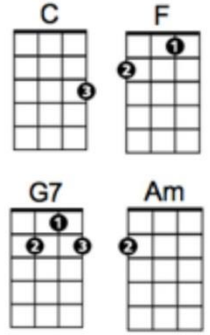

# BROWN-EYED GIRL - Van Morrison

Beginner Ukulele Lesson #6: BROWN EYED GIRL by Van Morrison  
Beginner Uke arrangement by Cynthia Lin, <http://cynthialin.com/ukulele>  
Tutorial video at <https://www.youtube.com/watch?v=zNDYh3591II>  
one island strum per chord: d - l d u l - u l d u

CHORUS:

<b>F</b>	<b>G7</b>	<b>C</b>	<b>Am</b>
and you,		my brown eyed girl	
<b>F</b>	<b>G7</b>	<b>C</b>	<b>C / / / /</b>
You, my		brown eyed girl	

VERSE 2:

<b>C</b>	<b>F</b>	<b>C</b>	<b>G7</b>
Whatever happened		to Tuesday and so slow	
<b>C</b>	<b>F</b>	<b>C</b>	<b>G7</b>
Going down to the old mine With a		transistor radio	
<b>C</b>	<b>F</b>	<b>C</b>	<b>G7</b>
Standing in the sunlight laughing		Hide behind a rainbow's wall	
<b>C</b>	<b>F</b>	<b>C</b>	<b>G7</b>
Slipping and a sliding		All along the waterfall	

**C**

**G7**

**C**

**C**

Sha la la la la la la

la la la la te da la te da

## INSTRUMENTAL - Bob (Group strums along with Intro chords 1x - C F C G7 )

VERSE 3:

**C**

**F**

**C**

**G7**

So hard to find my way

Now that I'm all on my own