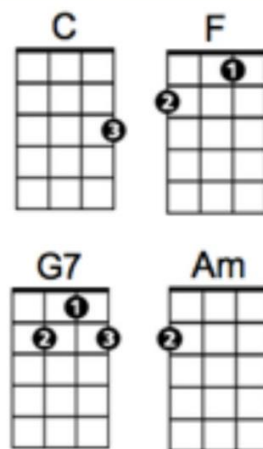

BROWN-EYED GIRL - Van Morrison

Beginner Ukulele Lesson #6: BROWN EYED GIRL by Van Morrison
Beginner Uke arrangement by Cynthia Lin, <http://cynthialin.com/ukulele>
Tutorial video at <https://www.youtube.com/watch?v=zNDYh3591II>
one island strum per chord: d - l d u l - u l d u

REVISED - Aug 6, 2017
Village Ukulele People
www.VillageUkulelePeople.com

INTRO: **C F C G7**

We all strum intro chords (X2) while singing 'Sha-la-la'

VERSE:

C	F	C	G7
Hey, where did we go		days when the rain came	
C	F	C	G7
Down in the hollow		playing a new game	
C	F	C	G7
Laughing, and a running, hey, hey		Skipping and a jumping	
C	F	C	G7
in the misty morning fog with		our hearts a thumpin'	

CHORUS:

F	G7	C	Am
and you,		my brown eyed girl	
F	G7	C	C / / / /
You, my		brown eyed girl	

VERSE 2:

C	F	C	G7
Whatever happened		to Tuesday and so slow	
C	F	C	G7
Going down to the old mine With a		transistor radio	
C	F	C	G7
Standing in the sunlight laughing		Hide behind a rainbow's wall	
C	F	C	G7
Slipping and a sliding		All along the waterfall	

INSTRUMENTAL - Bob (Group strums along with Intro chords 2x - C F C G7)

VERSE 3:

C **F** **C** **G7**
So hard to find my way Now that I'm all on my own

C **F** **C** **G7**
I saw you just the other day, My, how you have grown