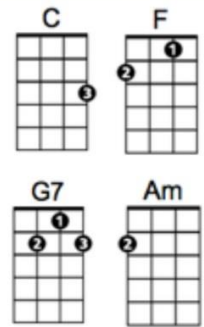

BROWN-EYED GIRL - Van Morrison

Beginner Ukulele Lesson #6: BROWN EYED GIRL by Van Morrison
Beginner Uke arrangement by Cynthia Lin, <http://cynthialin.com/ukulele>
Tutorial video at <https://www.youtube.com/watch?v=zNDYh3591II>
one island strum per chord: d - l d u l - u l d u

CHORUS:

F	G7	C	Am
and you,		my brown eyed girl	
F	G7	C	C / / / /
You, my		brown eyed girl	

VERSE 2:

C	F	C	G7
Whatever happened		to Tuesday and so slow	
C	F	C	G7
Going down to the old mine With a		transistor radio	
C	F	C	G7
Standing in the sunlight laughing		Hide behind a rainbow's wall	
C	F	C	G7
Slipping and a sliding		All along the waterfall	

BRIDGE:

G7

Do you remember when

we used to sing

C **F** **C** **G7**
Sha la la la la la la la la la la te da Just like that

C **F** **C** **G7** **C** **C**
Sha la la la la la la la la la la te da la te da

INSTRUMENTAL - Bob (Group strums along with Intro chords 2x - C F C G7)

VERSE 3:

C **F** **C** **G7**
So hard to find my way Now that I'm all on my own

C **F** **C** **G7**
I saw you just the other day, My, how you have grown